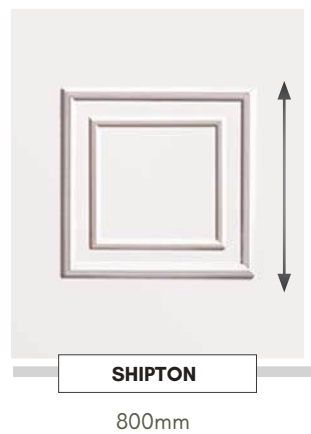

COLOUR OPTIONS

BACKING GLASS

ACCESSORIES

SECURITY

Panels can be manufactured with 4mm, 9mm or Solid MDF cores for added security. Surcharges apply. Please ask for full details.

DISCLAIMER

© Hallmark Panels Limited 2020 - Due to the limitations in photographic and printing processes, actual door and glass colours may vary from those illustrated in this brochure and should be used for guidance purposes only. Letterplate positioning is illustrated for guidance only. The actual fitted position is subject to door design, width and height restrictions and constraints. Hallmark Panels reserves the right to change product specification without prior notice.

CONSERVATORY QUARTER & SIDE PANELS

Designed to compliment our range of door panels, we also produce an extensive range of half, quarter and conservatory sheet panels.

SIDE PANELS ARE SUPPLIED 900mm x 2100mm