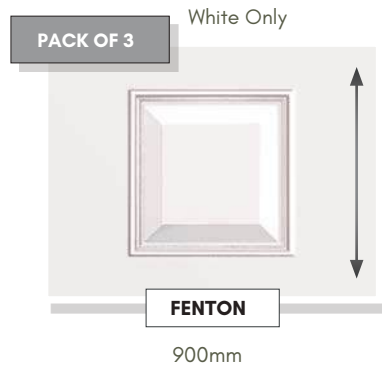

COLOUR OPTIONS

BACKING GLASS

ACCESSORIES

SECURITY

Panels can be manufactured with 4mm, 9mm or Solid MDF cores for added security. Surcharges apply. Please ask for full details.

DISCLAIMER

© Hallmark Panels Limited 2020 - Due to the limitations in photographic and printing processes, actual door and glass colours may vary from those illustrated in this brochure and should be used for guidance purposes only. Letterplate positioning is illustrated for guidance only. The actual fitted position is subject to door design, width and height restrictions and constraints. Hallmark Panels reserves the right to change product specification without prior notice.

CONSERVATORY QUARTER & SIDE PANELS

Designed to compliment our range of door panels, we also produce an extensive range of half, quarter and conservatory sheet panels.

SIDE PANELS ARE SUPPLIED 900mm x 2100mm