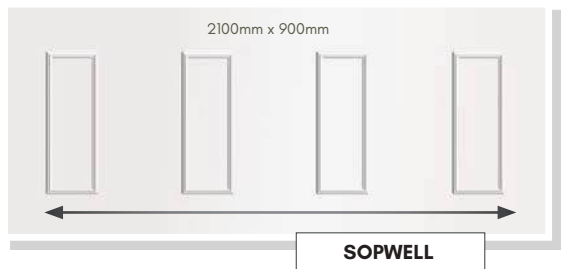

CONSERVATORY QUARTER & SIDE PANELS

Designed to compliment our range of door panels, we also produce an extensive range of half, quarter and conservatory sheet panels.

SIDE PANELS ARE SUPPLIED 900mm x 2100mm