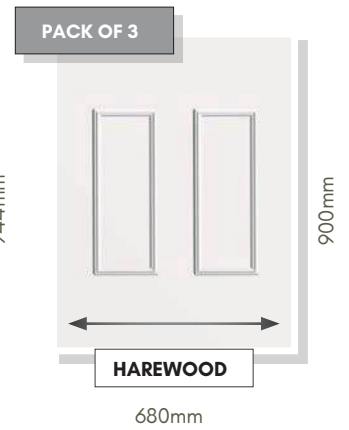

COLOUR OPTIONS

BACKING GLASS

ACCESSORIES

SECURITY

Panels can be manufactured with 4mm, 9mm or Solid MDF cores for added security. Surcharges apply. Please ask for full details.

DISCLAIMER

© Hallmark Panels Limited 2020 - Due to the limitations in photographic and printing processes, actual door and glass colours may vary from those illustrated in this brochure and should be used for guidance purposes only. Letterplate positioning is illustrated for guidance only. The actual fitted position is subject to door design, width and height restrictions and constraints. Hallmark Panels reserves the right to change product specification without prior notice.

CONSERVATORY QUARTER & SIDE PANELS

Designed to compliment our range of door panels, we also produce an extensive range of half, quarter and conservatory sheet panels.

SIDE PANELS ARE SUPPLIED 900mm x 2100mm