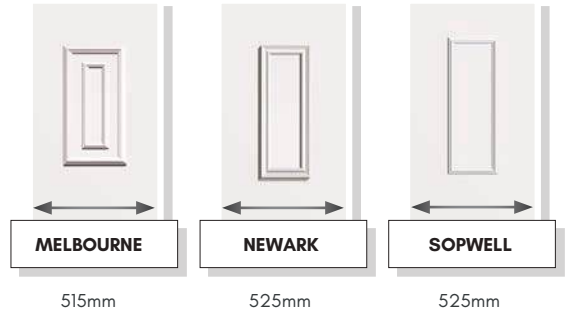

COLOUR OPTIONS

BACKING GLASS

ACCESSORIES

SECURITY

Panels can be manufactured with 4mm, 9mm or Solid MDF cores for added security. Surcharges apply. Please ask for full details.

DISCLAIMER

© Hallmark Panels Limited 2020 - Due to the limitations in photographic and printing processes, actual door and glass colours may vary from those illustrated in this brochure and should be used for guidance purposes only. Letterplate positioning is illustrated for guidance only. The actual fitted position is subject to door design, width and height restrictions and constraints. Hallmark Panels reserves the right to change product specification without prior notice.

CONSERVATORY QUARTER & SIDE PANELS

Designed to compliment our range of door panels, we also produce an extensive range of half, quarter and conservatory sheet panels.

SIDE PANELS ARE SUPPLIED 900mm x 2100mm