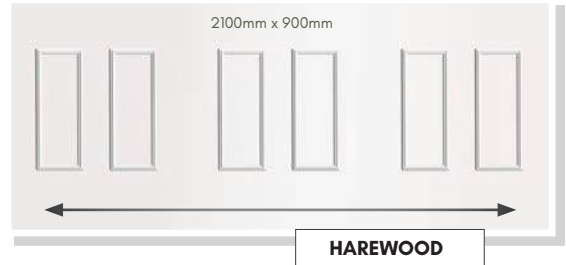

CONSERVATORY QUARTER & SIDE PANELS

Designed to compliment our range of door panels, we also produce an extensive range of half, quarter and conservatory sheet panels.

SIDE PANELS ARE SUPPLIED 900mm x 2100mm