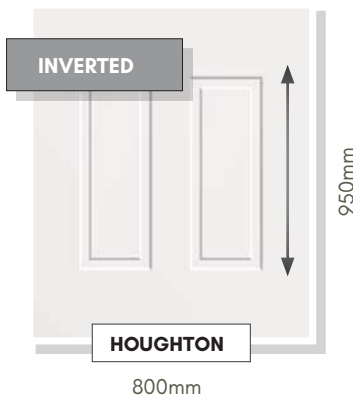

COLOUR OPTIONS

BACKING GLASS

ACCESSORIES

SECURITY

Panels can be manufactured with 4mm, 9mm or Solid MDF cores for added security. Surcharges apply. Please ask for full details.

DISCLAIMER

© Hallmark Panels Limited 2020 - Due to the limitations in photographic and printing processes, actual door and glass colours may vary from those illustrated in this brochure and should be used for guidance purposes only. Letterplate positioning is illustrated for guidance only. The actual fitted position is subject to door design, width and height restrictions and constraints. Hallmark Panels reserves the right to change product specification without prior notice.

CONSERVATORY QUARTER & SIDE PANELS

Designed to compliment our range of door panels, we also produce an extensive range of half, quarter and conservatory sheet panels.

SIDE PANELS ARE SUPPLIED 900mm x 2100mm