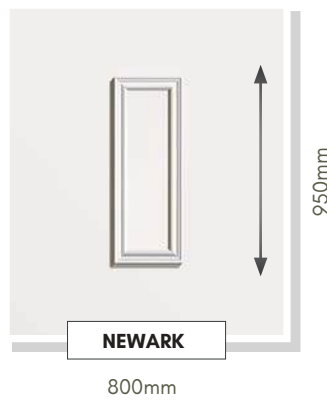

COLOUR OPTIONS

BACKING GLASS

ACCESSORIES

SECURITY

Panels can be manufactured with 4mm, 9mm or Solid MDF cores for added security. Surcharges apply. Please ask for full details.

DISCLAIMER

© Hallmark Panels Limited 2020 - Due to the limitations in photographic and printing processes, actual door and glass colours may vary from those illustrated in this brochure and should be used for guidance purposes only. Letterplate positioning is illustrated for guidance only. The actual fitted position is subject to door design, width and height restrictions and constraints. Hallmark Panels reserves the right to change product specification without prior notice.

CONSERVATORY QUARTER & SIDE PANELS

Designed to compliment our range of door panels, we also produce an extensive range of half, quarter and conservatory sheet panels.

SIDE PANELS ARE SUPPLIED 900mm x 2100mm