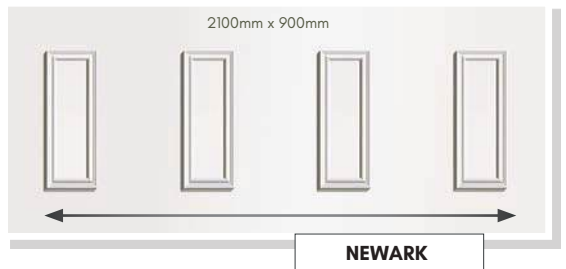

CONSERVATORY QUARTER & SIDE PANELS

Designed to compliment our range of door panels, we also produce an extensive range of half, quarter and conservatory sheet panels.

SIDE PANELS ARE SUPPLIED 900mm x 2100mm