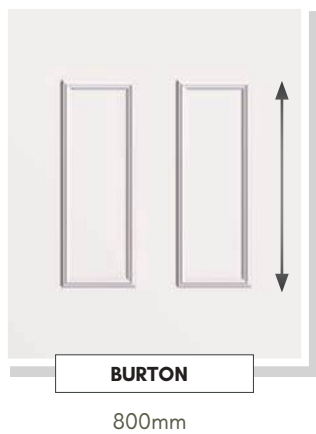

COLOUR OPTIONS

BACKING GLASS

ACCESSORIES

SECURITY

Panels can be manufactured with 4mm, 9mm or Solid MDF cores for added security. Surcharges apply. Please ask for full details.

DISCLAIMER

© Hallmark Panels Limited 2020 - Due to the limitations in photographic and printing processes, actual door and glass colours may vary from those illustrated in this brochure and should be used for guidance purposes only. Letterplate positioning is illustrated for guidance only. The actual fitted position is subject to door design, width and height restrictions and constraints. Hallmark Panels reserves the right to change product specification without prior notice.

CONSERVATORY QUARTER & SIDE PANELS

Designed to compliment our range of door panels, we also produce an extensive range of half, quarter and conservatory sheet panels.

SIDE PANELS ARE SUPPLIED 900mm x 2100mm