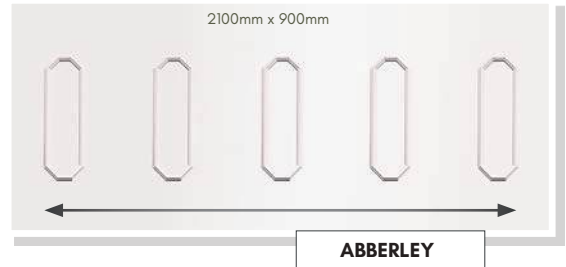

COLOUR OPTIONS

BACKING GLASS

ACCESSORIES

SECURITY

Panels can be manufactured with 4mm, 9mm or Solid MDF cores for added security. Surcharges apply. Please ask for full details.

DISCLAIMER

© Hallmark Panels Limited 2020 - Due to the limitations in photographic and printing processes, actual door and glass colours may vary from those illustrated in this brochure and should be used for guidance purposes only. Letterplate positioning is illustrated for guidance only. The actual fitted position is subject to door design, width and height restrictions and constraints. Hallmark Panels reserves the right to change product specification without prior notice.

CONSERVATORY QUARTER & SIDE PANELS

Designed to compliment our range of door panels, we also produce an extensive range of half, quarter and conservatory sheet panels.

SIDE PANELS ARE SUPPLIED 900mm x 2100mm