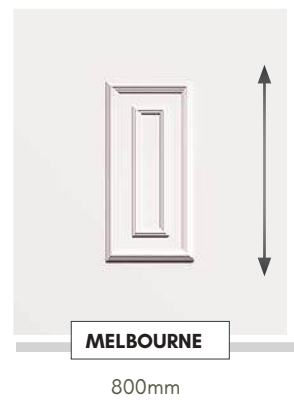

CONSERVATORY QUARTER & SIDE PANELS

Designed to compliment our range of door panels, we also produce an extensive range of half, quarter and conservatory sheet panels.

SIDE PANELS ARE SUPPLIED 900mm x 2100mm