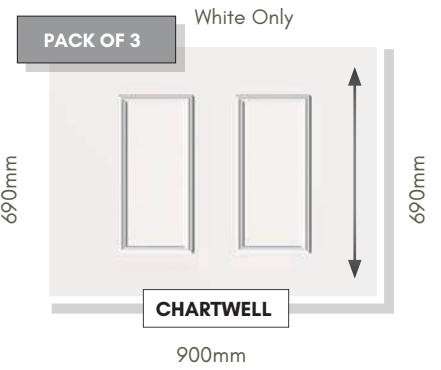

COLOUR OPTIONS

BACKING GLASS

ACCESSORIES

SECURITY

Panels can be manufactured with 4mm, 9mm or Solid MDF cores for added security. Surcharges apply. Please ask for full details.

DISCLAIMER

© Hallmark Panels Limited 2020 - Due to the limitations in photographic and printing processes, actual door and glass colours may vary from those illustrated in this brochure and should be used for guidance purposes only. Letterplate positioning is illustrated for guidance only. The actual fitted position is subject to door design, width and height restrictions and constraints. Hallmark Panels reserves the right to change product specification without prior notice.

CONSERVATORY QUARTER & SIDE PANELS

Designed to compliment our range of door panels, we also produce an extensive range of half, quarter and conservatory sheet panels.

SIDE PANELS ARE SUPPLIED 900mm x 2100mm