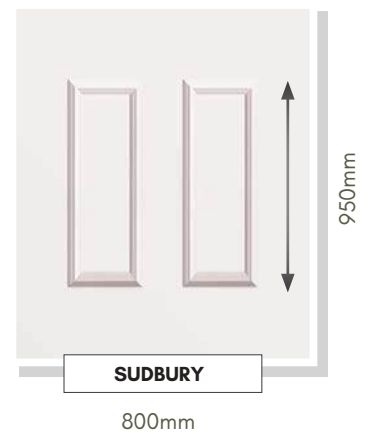

CONSERVATORY QUARTER & SIDE PANELS

Designed to compliment our range of door panels, we also produce an extensive range of half, quarter and conservatory sheet panels.

SIDE PANELS ARE SUPPLIED 900mm x 2100mm